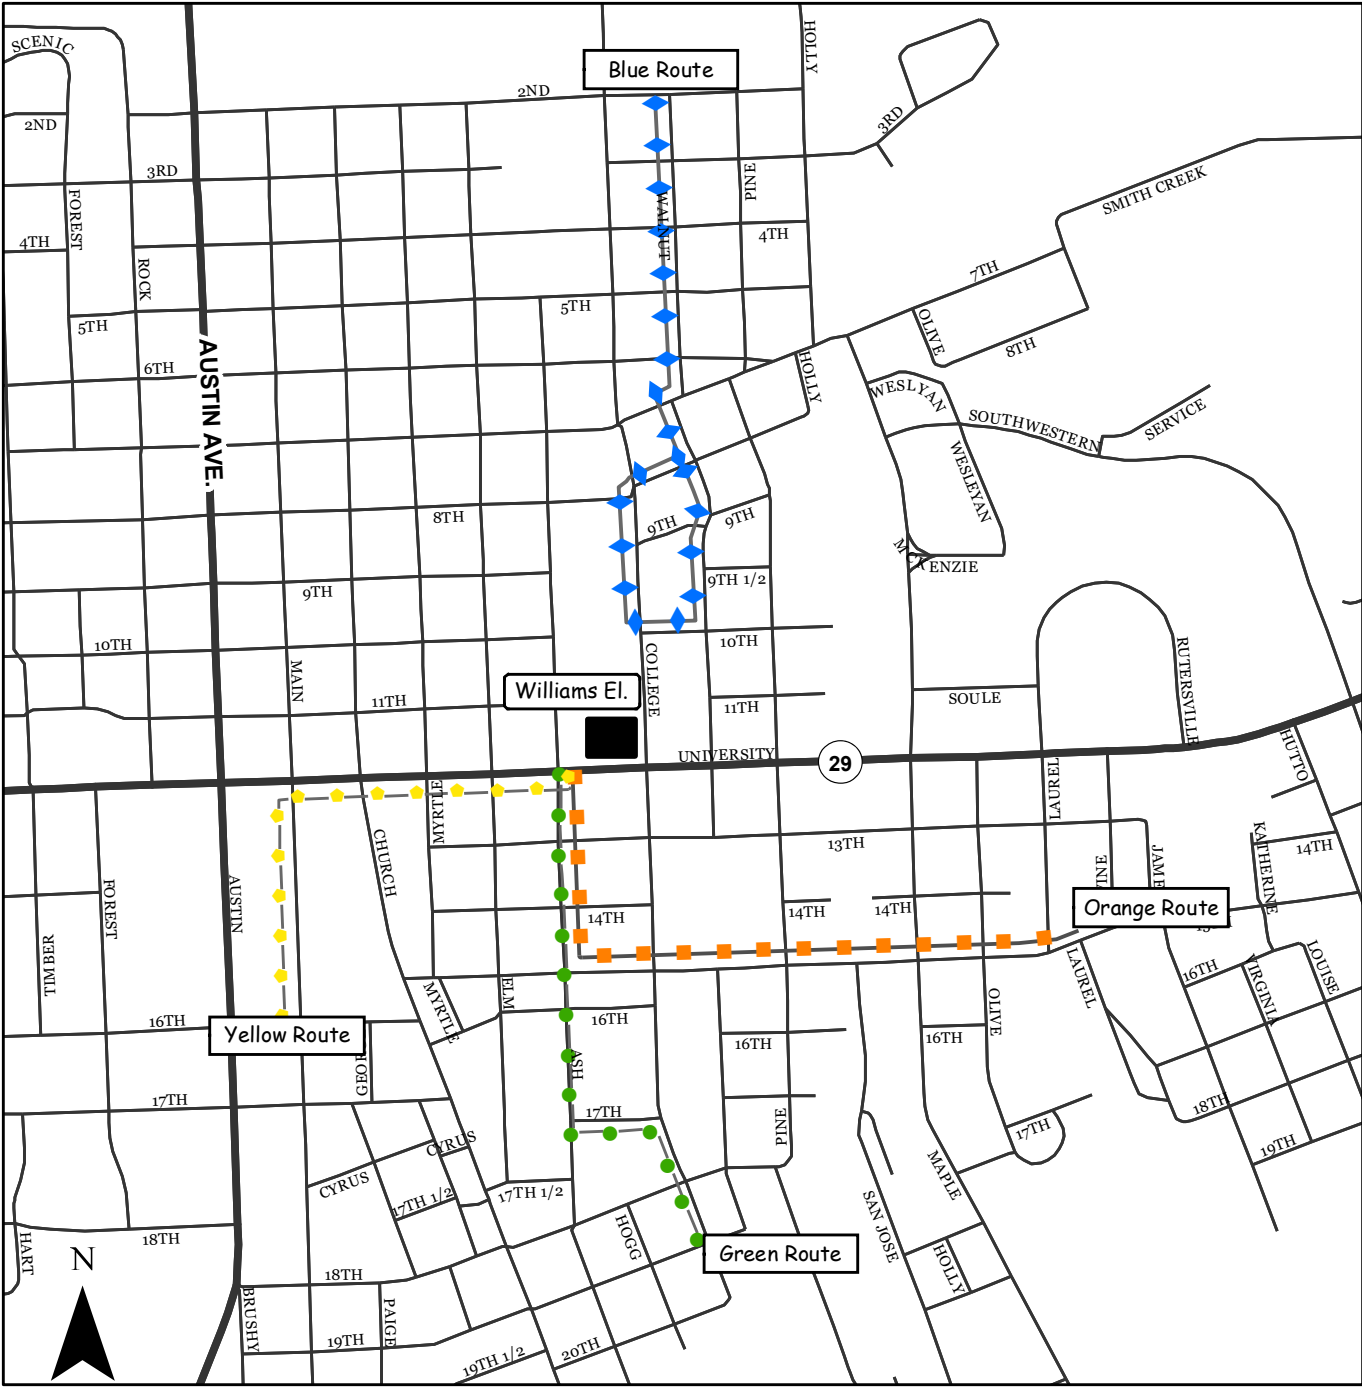

Safe Routes to School Williams Elementary

Williams Elementary Walk to School Routes

- Route 1 [YELLOW] - Main to University
- Route 2 [GREEN] - Ash Street
- Route 3 [ORANGE] - 15th Street
- ◆—◆ Route 4 [BLUE] - Walnut/College